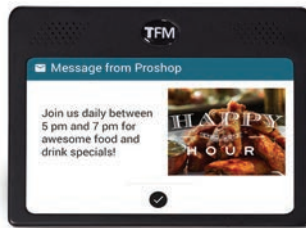

DELIVER THE MESSAGE

Customize and spread announcements to players all over the course, including welcome messages, food & beverage reminders and weather updates. You can even generate additional revenue via ads and interactive videos.